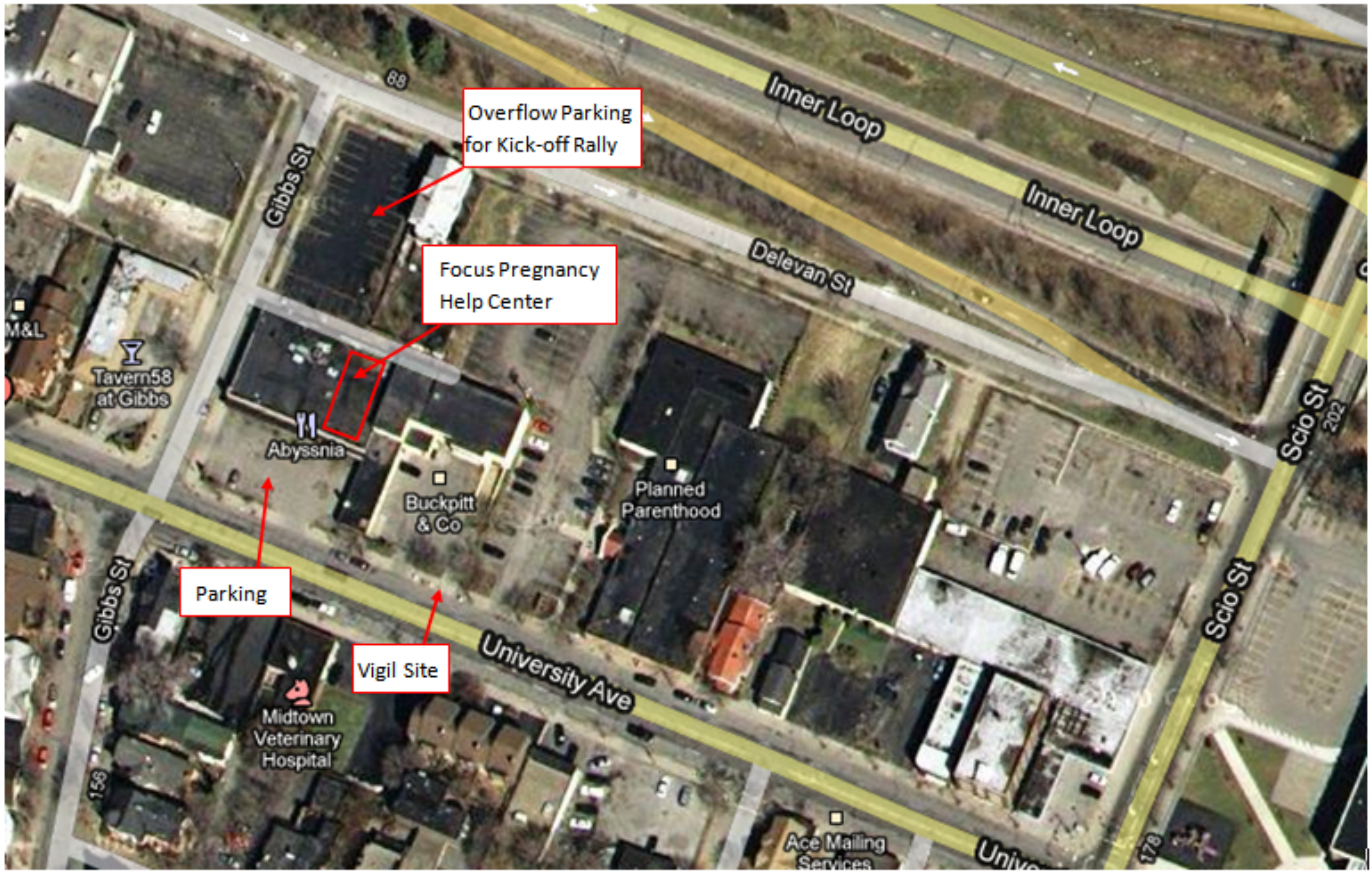

Key Locations for 40 DFL

Note: On-street parking is also available on University Ave. and Gibbs St.

Please only use overflow parking for Kick-off Rally after front parking lot and on-street parking is full.